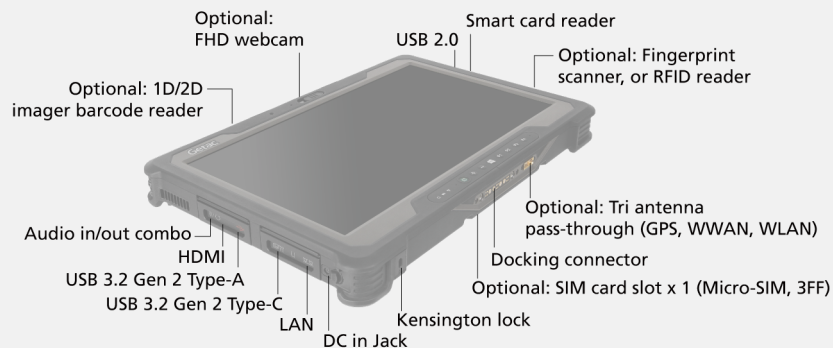

## A140 FULLY RUGGED TABLET

- 14" FHD / HD LumiBond® 2.0 display with Getac sunlight readable technology for unprecedented viewing experience
- Dual battery design with LifeSupport™ battery swappable technology
- Enhanced security with TPM 2.0, RFID/NFC and fingerprint scanner
- Optional 1D/2D imager barcode reader and RFID
- Multi-function hard handle, hand straps and shoulder straps and slim-profile vehicle dock for maximum mobile productivity

Information provided herewith is for reference only, available specification shall be subjected to quotation by request.

	Vehicle Dock	Office Dock
Serial Port	1	1
External VGA	1	-
Display Port	-	1
Microphone	1	1
Audio Output	1	1
DC in Jack	1	1
USB	4	3
LAN	1	1
HDMI	1	1
RF Antenna Connector	3 (WWAN, WLAN, GPS)	-
Printer Port	-	1